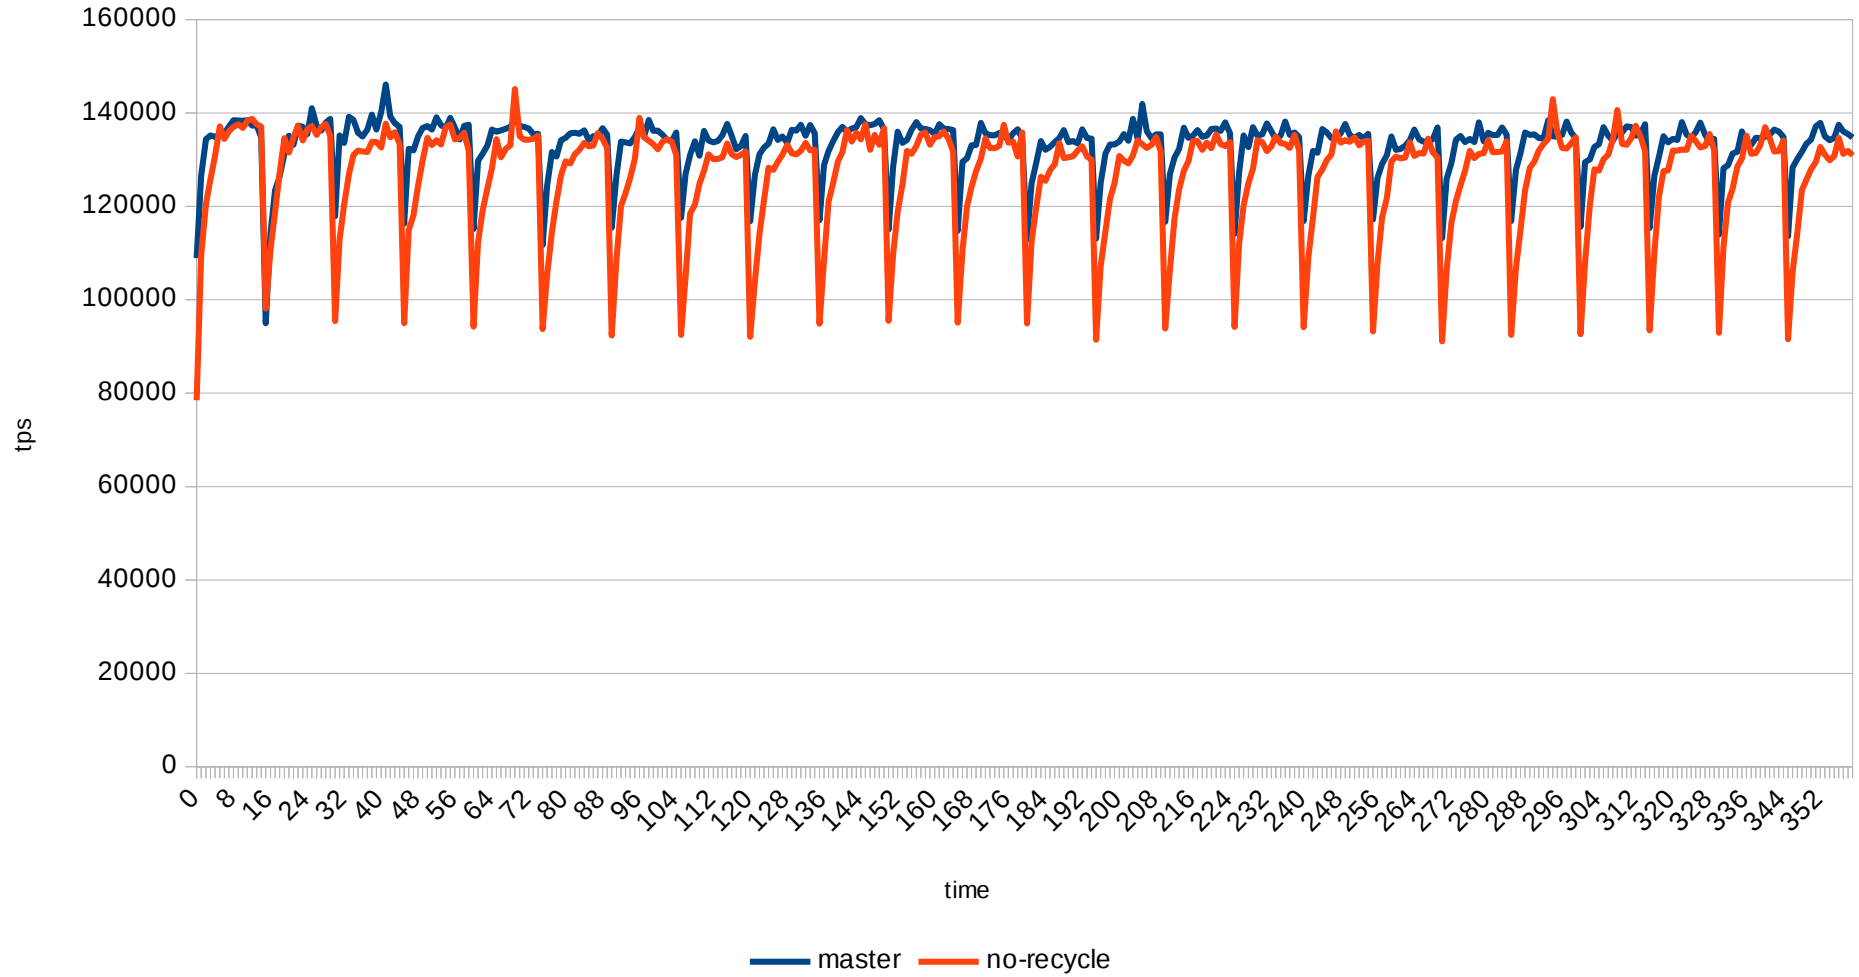

ext4 nodelalloc / master vs. no-recycle / scale 200

2x e5-2620v4, 64GB RAM, Intel Optane 900P 280GB

ext4 nodelalloc / master vs. no-recycle / scale 2000

2x e5-2620v4, 64GB RAM, Intel Optane 900P 280GB

ext4 nodelalloc / master vs. no-recycle / scale 8000

2x e5-2620v4, 64GB RAM, Intel Optane 900P 280GB