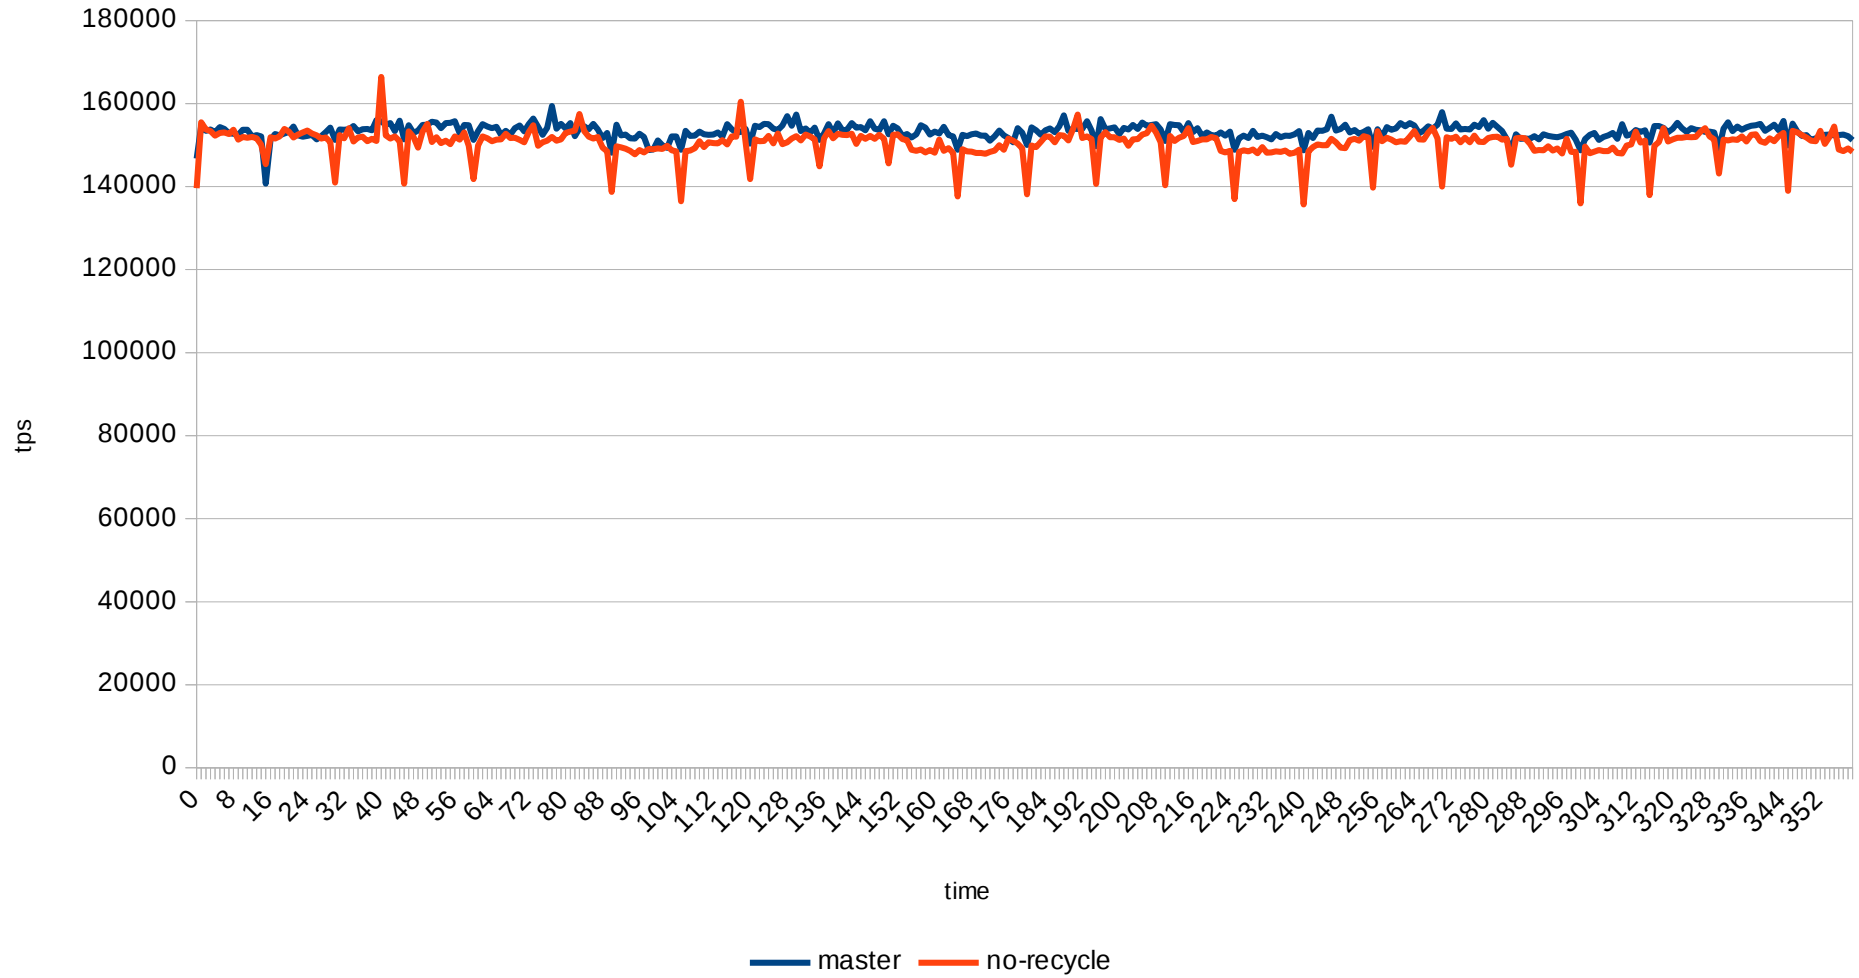

ext4 nodelalloc / master vs. no-recycle / scale 200

2x e5-2620v4, 64GB RAM, Intel Optane 900P 280GB

ext4 nodelalloc / master vs. no-recycle / scale 2000

2x e5-2620v4, 64GB RAM, Intel Optane 900P 280GB

ext4 nodelalloc / master vs. no-recycle / scale 8000

2x e5-2620v4, 64GB RAM, Intel Optane 900P 280GB